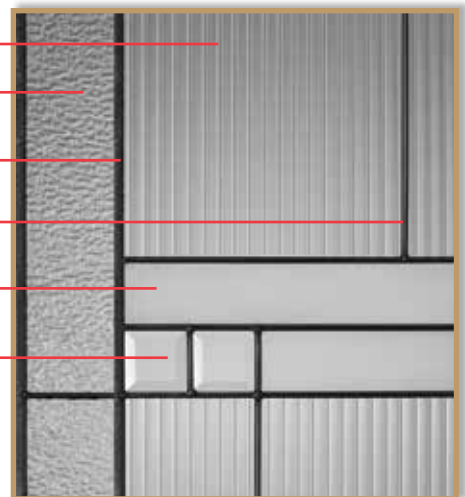

HARLOW

Available in Patina only

7/6\* or 8/0

7/0

6/8

- Narrow Reed
- Granite
- 3/8" Caming
- 3/16" Caming
- Sandblast
- Clear Bevels

Patina

\* Not shown.