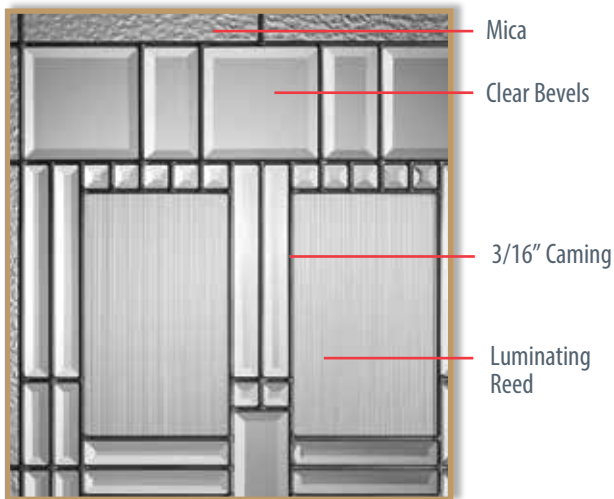

Available in Patina only

Patina

PRIVACY

7