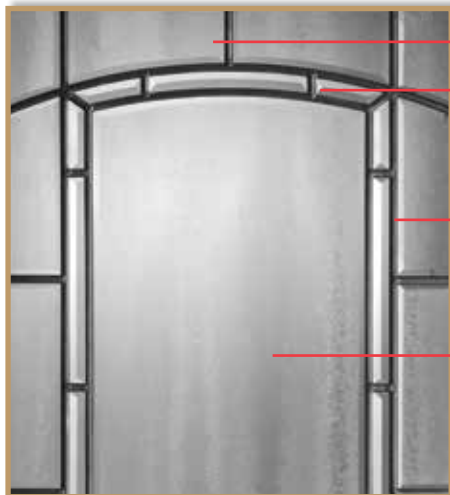

Shown in Red Oak

Available in Patina only

- Sable Bevels
- Clear Bevels
- 3/8" Caming
- Sable Bevel

Patina

PRIVACY 8

6/8

7/0

7/6\* or 8/0