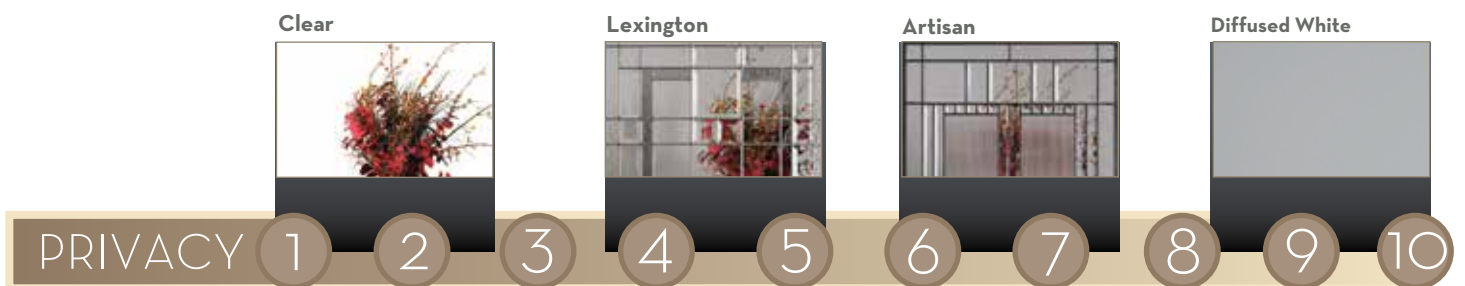

TABLE OF CONTENTS

NEW Fiber Silk p. 4	NEW Raw Silk p. 4	NEW White Silk p. 4	Adelaide p. 6	Harlow p. 7	Artisan p. 8
Modena p. 9	Lancaster p. 10	Lexington p. 10	Monte Carlo p. 10	Waterton p. 10	Beveled p. 12
Glue Chip p. 12	Madison p. 12	Woodbar p. 12	NEW Laundry p. 16	Pantry p. 14	Riverton Clear p. 14
Riverton Obscure p. 14	Narrow Reed (1/2") p. 15	Rain p. 15	Clear p. 15	Sable p. 15	Wheat p. 15
Mirror p. 13	Delta Frost p. 16	Diffused White p. 14	Heavy Water p. 16	Quattro p. 16	Roof Top p. 16
Screen Dot p. 16	Leaf (Small) p. 17	Leaf (Large) p. 17	Pinhead p. 17	Seedy Baroque p. 17	Kasumi p. 17

PRIVACY GUIDE*

Trimlite offers an extensive line of glass options to choose from and the degree of openness or obscurity varies considerably. With each design, we have included a number which represents the "Privacy Level" for that product. Please refer to the guide below.

COMPLETELY CLEAR
Objects can be clearly seen through the glass from the opposite side.

DIFFUSED/DISTORTED
Objects are distorted, but can still be detected from the opposite side.

COMPLETELY OPAQUE
Only light will travel through from the opposite side.

* This guide is subjective. It should only be used when comparing Trimlite designs.