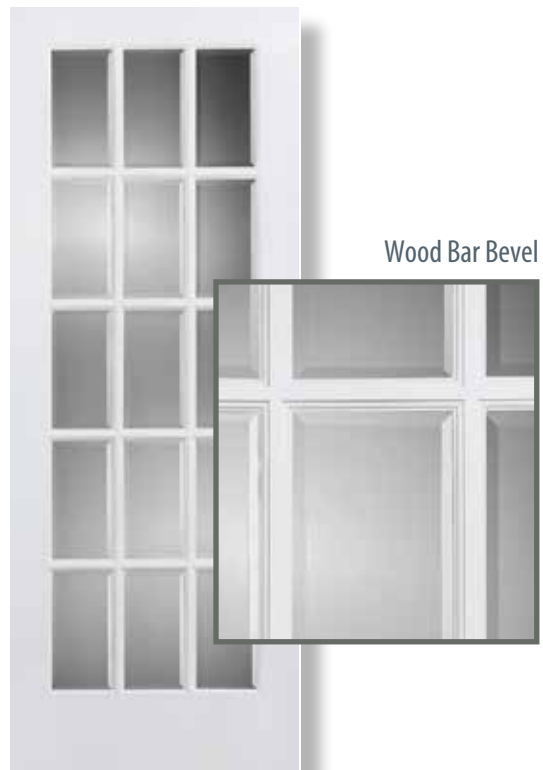

Woodbar* Bevel **PRIVACY 1**

Option: Woodbar* Flat

*2/0 and 2/2 doors will be 10 lite