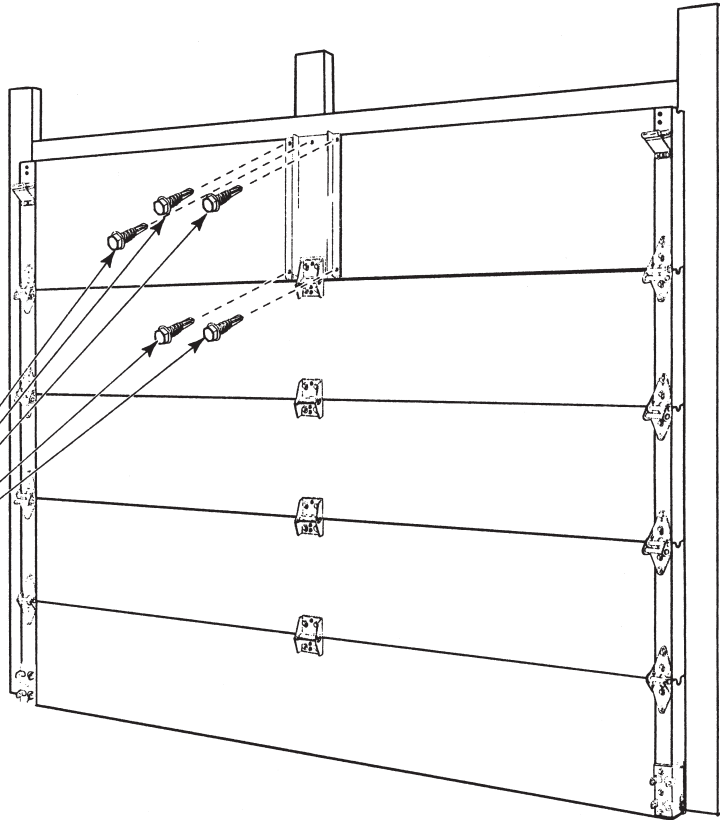

**SINGLE WIDE**  
**INSTALLATION INSTRUCTIONS**

1/4" X 3/4" SELF  
DRILLING SCREWS

**DOUBLE WIDE**  
**INSTALLATION INSTRUCTIONS**

OPERATOR PLATE INSTALLS  
UNDER SPAN BRACE

1/4" X 3/4" SELF  
DRILLING SCREWS