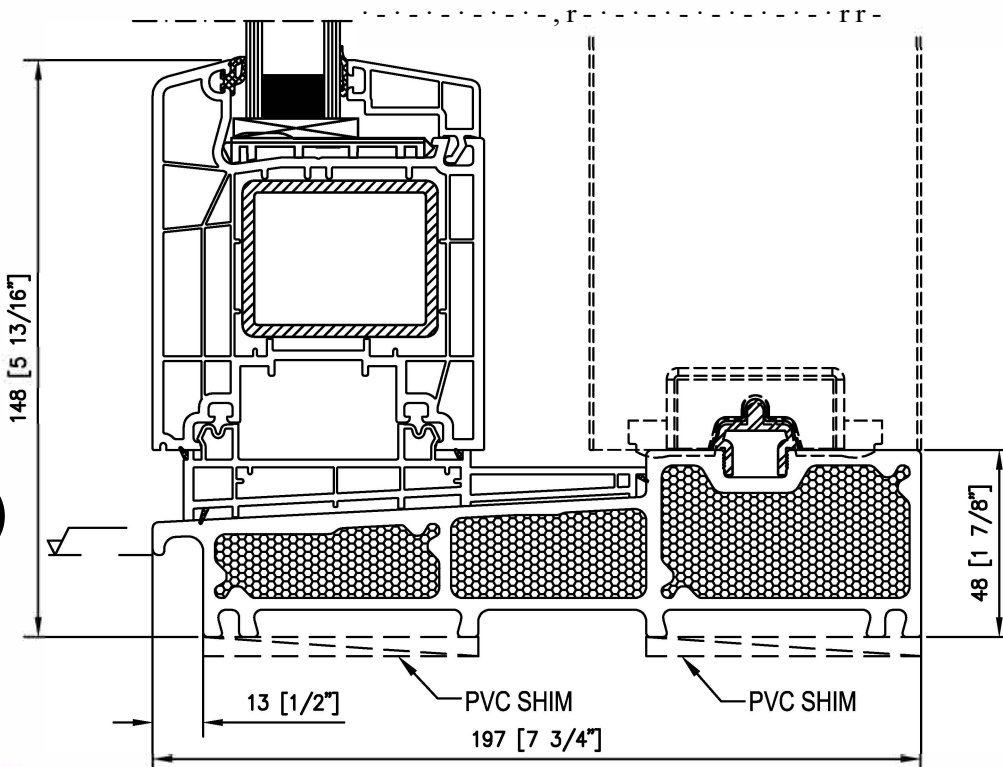

Drawing #:3600-NFRC-DR-LSD-FS-DG-24-OX-01

Date: 7 AUGUST 2020

Scale: 1:2