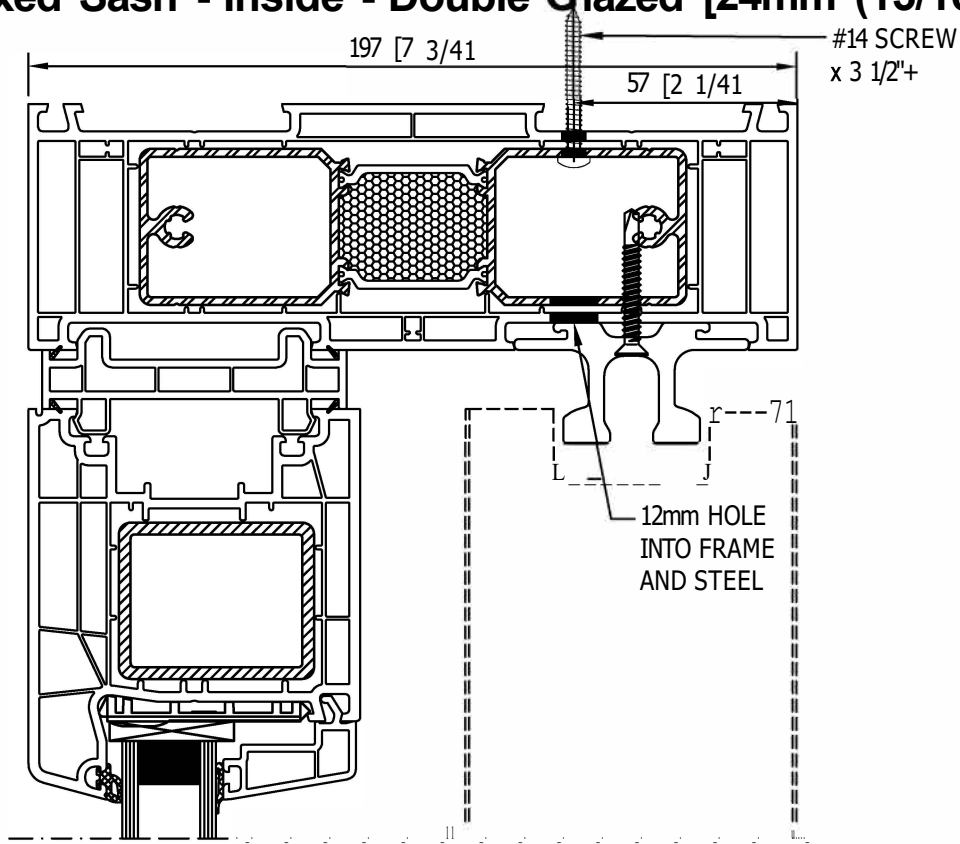

D Left cross section:
Sliding door sash - inside

C Middle cross section:
Sliding door interlock

R Right cross section:
Sliding door sash - outside

Series 3600 Lift-Slide Door - OX & XO Configurations

Fixed Sash - Inside - Double Glazed [24mm (15/16") OA]

**CD
HEAD**

**ELEVATION VIEW
EXTERIOR SIDE**

**SCREW LOCATION
EVERY 6" @CORNER**

**SCREW LOCATION
6" E/W FROM CTR**

**SCREW LOCATION
EVERY 24" MIN.**

**PLAN VIEW
EXTERIOR SIDE**

EXTERIOR

INTERIOR