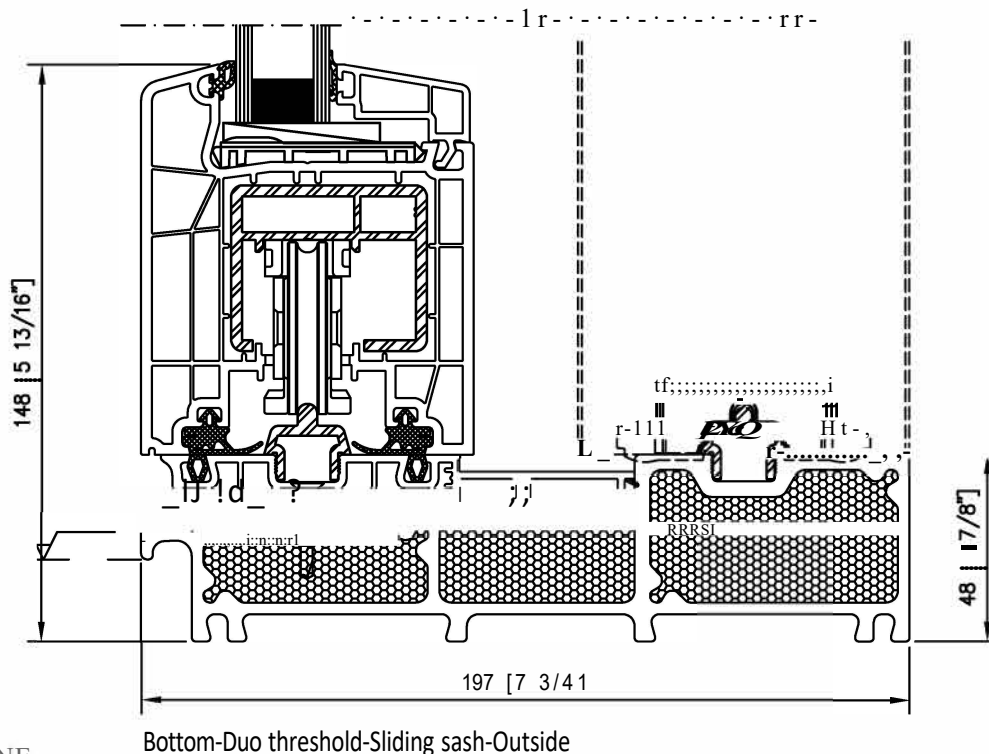

**SCREW LOCATION
6" E/W FROM CTR**

**SCREW LOCATION
EVERY 24" MIN.**

**PLAN VIEW
EXTERIOR SIDE**

EXTERIOR

**CID
SILL**

Bottom-Duo threshold-Sliding sash-Outside

**Scale 1:2
3600-DR-LSD-DG-T020**

Series 3600 Lift-Slide Door - XX Configuration
Horizontal Cross Section - Double Glazed [20mm (13/16") OA]

D Left cross section:
Sliding door sash - inside

C Middle cross section:
Sliding door interlock

R Right cross section:
Sliding door sash - outside

Series 3600 Lift-Slide Door - OX & XO Configurations

Fixed Sash - Inside - Double Glazed [24mm (15/16") OA]

**CD
HEAD**

**ELEVATION VIEW
EXTERIOR SIDE**

**SCREW LOCATION
EVERY 6" @CORNER**

**SCREW LOCATION
6" E/W FROM CTR**

**SCREW LOCATION
EVERY 24" MIN.**

**PLAN VIEW
EXTERIOR SIDE**

EXTERIOR

INTERIOR