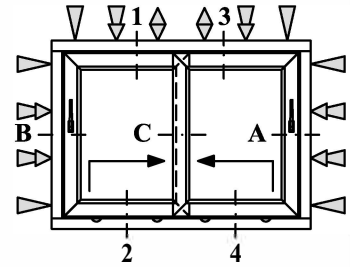

- EuroLine Windows team

Series 3600 Lift-Slide Door - XX Configurations

Sliding Sash - Outside - Double Glazed [20mm (13/16") OA]

HEAD

SCREW
X 3 1/2"+

**ELEVATION VIEW
EXTERIOR SIDE**

**SCREW LOCATION
EVERY 6" @CORNER**

**SCREW LOCATION
6" E/W FROM CTR**

**SCREW LOCATION
EVERY 24" MIN.**

**PLAN VIEW
EXTERIOR SIDE**

EXTERIOR

**CID
SILL**

Bottom-Duo threshold-Sliding sash-Outside

**Scale 1:2
3600-DR-LSD-DG-T020**

Series 3600 Lift-Slide Door - XX Configuration
Horizontal Cross Section - Double Glazed [20mm (13/16") OA]

D Left cross section:
Sliding door sash - inside

C Middle cross section:
Sliding door interlock

R Right cross section:
Sliding door sash - outside

Series 3600 Lift-Slide Door - OX & XO Configurations

Fixed Sash - Inside - Double Glazed [24mm (15/16") OA]

**CD
HEAD**

**ELEVATION VIEW
EXTERIOR SIDE**

**SCREW LOCATION
EVERY 6" @CORNER**

**SCREW LOCATION
6" E/W FROM CTR**

**SCREW LOCATION
EVERY 24" MIN.**

**PLAN VIEW
EXTERIOR SIDE**

EXTERIOR

INTERIOR