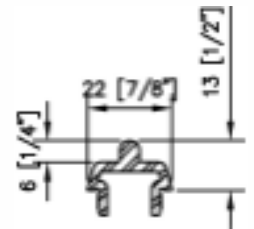

- EuroLine Windows team

Series 3600 Lift-Slide Door - XX Configurations

Sliding Sash - Outside - Double Glazed [20mm (13/16") OA]

HEAD

SCREW
X 3 1/2"+

**ELEVATION VIEW
EXTERIOR SIDE**

**SCREW LOCATION
EVERY 6" @CORNER**

**SCREW LOCATION
6" E/W FROM CTR**

**SCREW LOCATION
EVERY 24" MIN.**

**PLAN VIEW
EXTERIOR SIDE**

EXTERIOR

**CID
SILL**

Bottom-Duo threshold-Sliding sash-Outside

**Scale 1:2
3600-DR-LSD-DG-T020**

Series 3600 Lift-Slide Door - XX Configuration
Horizontal Cross Section - Double Glazed [20mm (13/16") OA]

D Left cross section:
Sliding door sash - inside

C Middle cross section:
Sliding door interlock

R Right cross section:
Sliding door sash - outside

Series 3600 Lift-Slide Door - OX & XO Configurations

Fixed Sash - Inside - Double Glazed [24mm (15/16") OA]

**CD
HEAD**

**ELEVATION VIEW
EXTERIOR SIDE**

**SCREW LOCATION
EVERY 6" @CORNER**

**SCREW LOCATION
6" E/W FROM CTR**

**SCREW LOCATION
EVERY 24" MIN.**

**PLAN VIEW
EXTERIOR SIDE**

EXTERIOR

INTERIOR