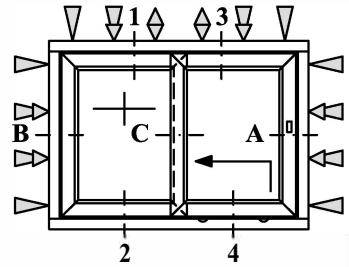

**SCREW LOCATION
6" E/W FROM CTR**

**SCREW LOCATION
EVERY 24" MIN.**

**PLAN VIEW
EXTERIOR SIDE**

EXTERIOR

**CID
SILL**

Bottom-Duo threshold-Sliding sash-Outside

**Scale 1:2
3600-DR-LSD-DG-T020**

Series 3600 Lift-Slide Door - XX Configuration
Horizontal Cross Section - Double Glazed [20mm (13/16") OA]

D Left cross section:
Sliding door sash - inside

C Middle cross section:
Sliding door interlock

R Right cross section:
Sliding door sash - outside

Series 3600 Lift-Slide Door - OX & XO Configurations

Fixed Sash - Inside - Double Glazed [24mm (15/16") OA]

**CD
HEAD**

**ELEVATION VIEW
EXTERIOR SIDE**

**SCREW LOCATION
EVERY 6" @CORNER**

**SCREW LOCATION
6" E/W FROM CTR**

**SCREW LOCATION
EVERY 24" MIN.**

**PLAN VIEW
EXTERIOR SIDE**

EXTERIOR

INTERIOR