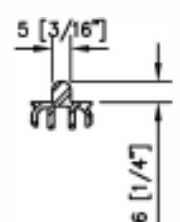

- EuroLine Windows team

Series 3600 Lift-Slide Door - XX Configurations

Sliding Sash - Outside - Double Glazed [20mm (13/16") OA]

HEAD

SCREW
X 3 1/2"+

**ELEVATION VIEW
EXTERIOR SIDE**

**SCREW LOCATION
EVERY 6" @CORNER**

**SCREW LOCATION
6" E/W FROM CTR**

**SCREW LOCATION
EVERY 24" MIN.**

**PLAN VIEW
EXTERIOR SIDE**

EXTERIOR

**CID
SILL**

Bottom-Duo threshold-Sliding sash-Outside

**Scale 1:2
3600-DR-LSD-DG-T020**

Series 3600 Lift-Slide Door - XX Configuration
Horizontal Cross Section - Double Glazed [20mm (13/16") OA]

D Left cross section:
Sliding door sash - inside

C Middle cross section:
Sliding door interlock

R Right cross section:
Sliding door sash - outside

Series 3600 Lift-Slide Door - OX & XO Configurations

Fixed Sash - Inside - Double Glazed [24mm (15/16") OA]

**CD
HEAD**

**ELEVATION VIEW
EXTERIOR SIDE**

**SCREW LOCATION
EVERY 6" @CORNER**

**SCREW LOCATION
6" E/W FROM CTR**

**SCREW LOCATION
EVERY 24" MIN.**

**PLAN VIEW
EXTERIOR SIDE**

EXTERIOR

INTERIOR