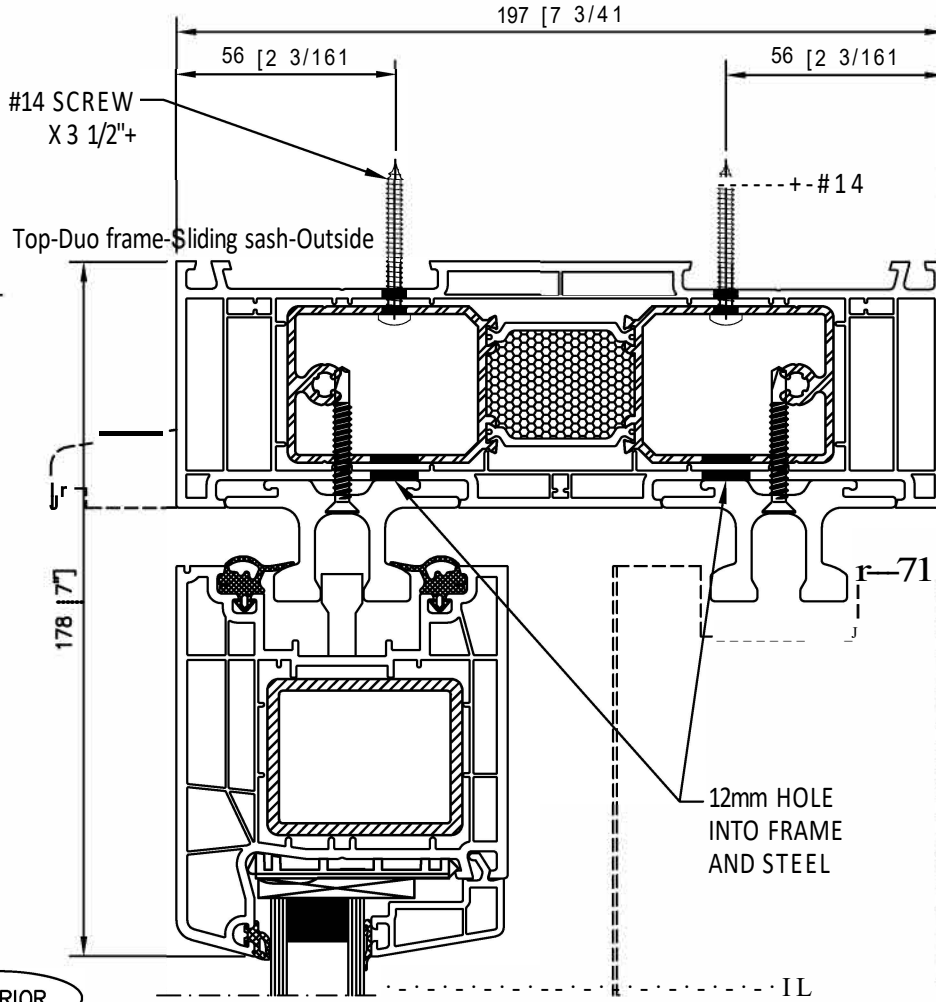

- EuroLine Windows team

Series 3600 Lift-Slide Door - XX Configurations

Sliding Sash - Outside - Double Glazed [20mm (13/16") OA]

HEAD

SCREW
X 3 1/2"+

**ELEVATION VIEW
EXTERIOR SIDE**

**SCREW LOCATION
EVERY 6" @CORNER**

**SCREW LOCATION
6" E/W FROM CTR**

**SCREW LOCATION
EVERY 24" MIN.**

**PLAN VIEW
EXTERIOR SIDE**

EXTERIOR

**CID
SILL**

Bottom-Duo threshold-Sliding sash-Outside

**Scale 1:2
3600-DR-LSD-DG-T020**

Series 3600 Lift-Slide Door - XX Configuration
Horizontal Cross Section - Double Glazed [20mm (13/16") OA]

D Left cross section:
Sliding door sash - inside

C Middle cross section:
Sliding door interlock

R Right cross section:
Sliding door sash - outside

Series 3600 Lift-Slide Door - OX & XO Configurations

Fixed Sash - Inside - Double Glazed [24mm (15/16") OA]

**CD
HEAD**

**ELEVATION VIEW
EXTERIOR SIDE**

**SCREW LOCATION
EVERY 6" @CORNER**

**SCREW LOCATION
6" E/W FROM CTR**

**SCREW LOCATION
EVERY 24" MIN.**

**PLAN VIEW
EXTERIOR SIDE**

EXTERIOR

INTERIOR