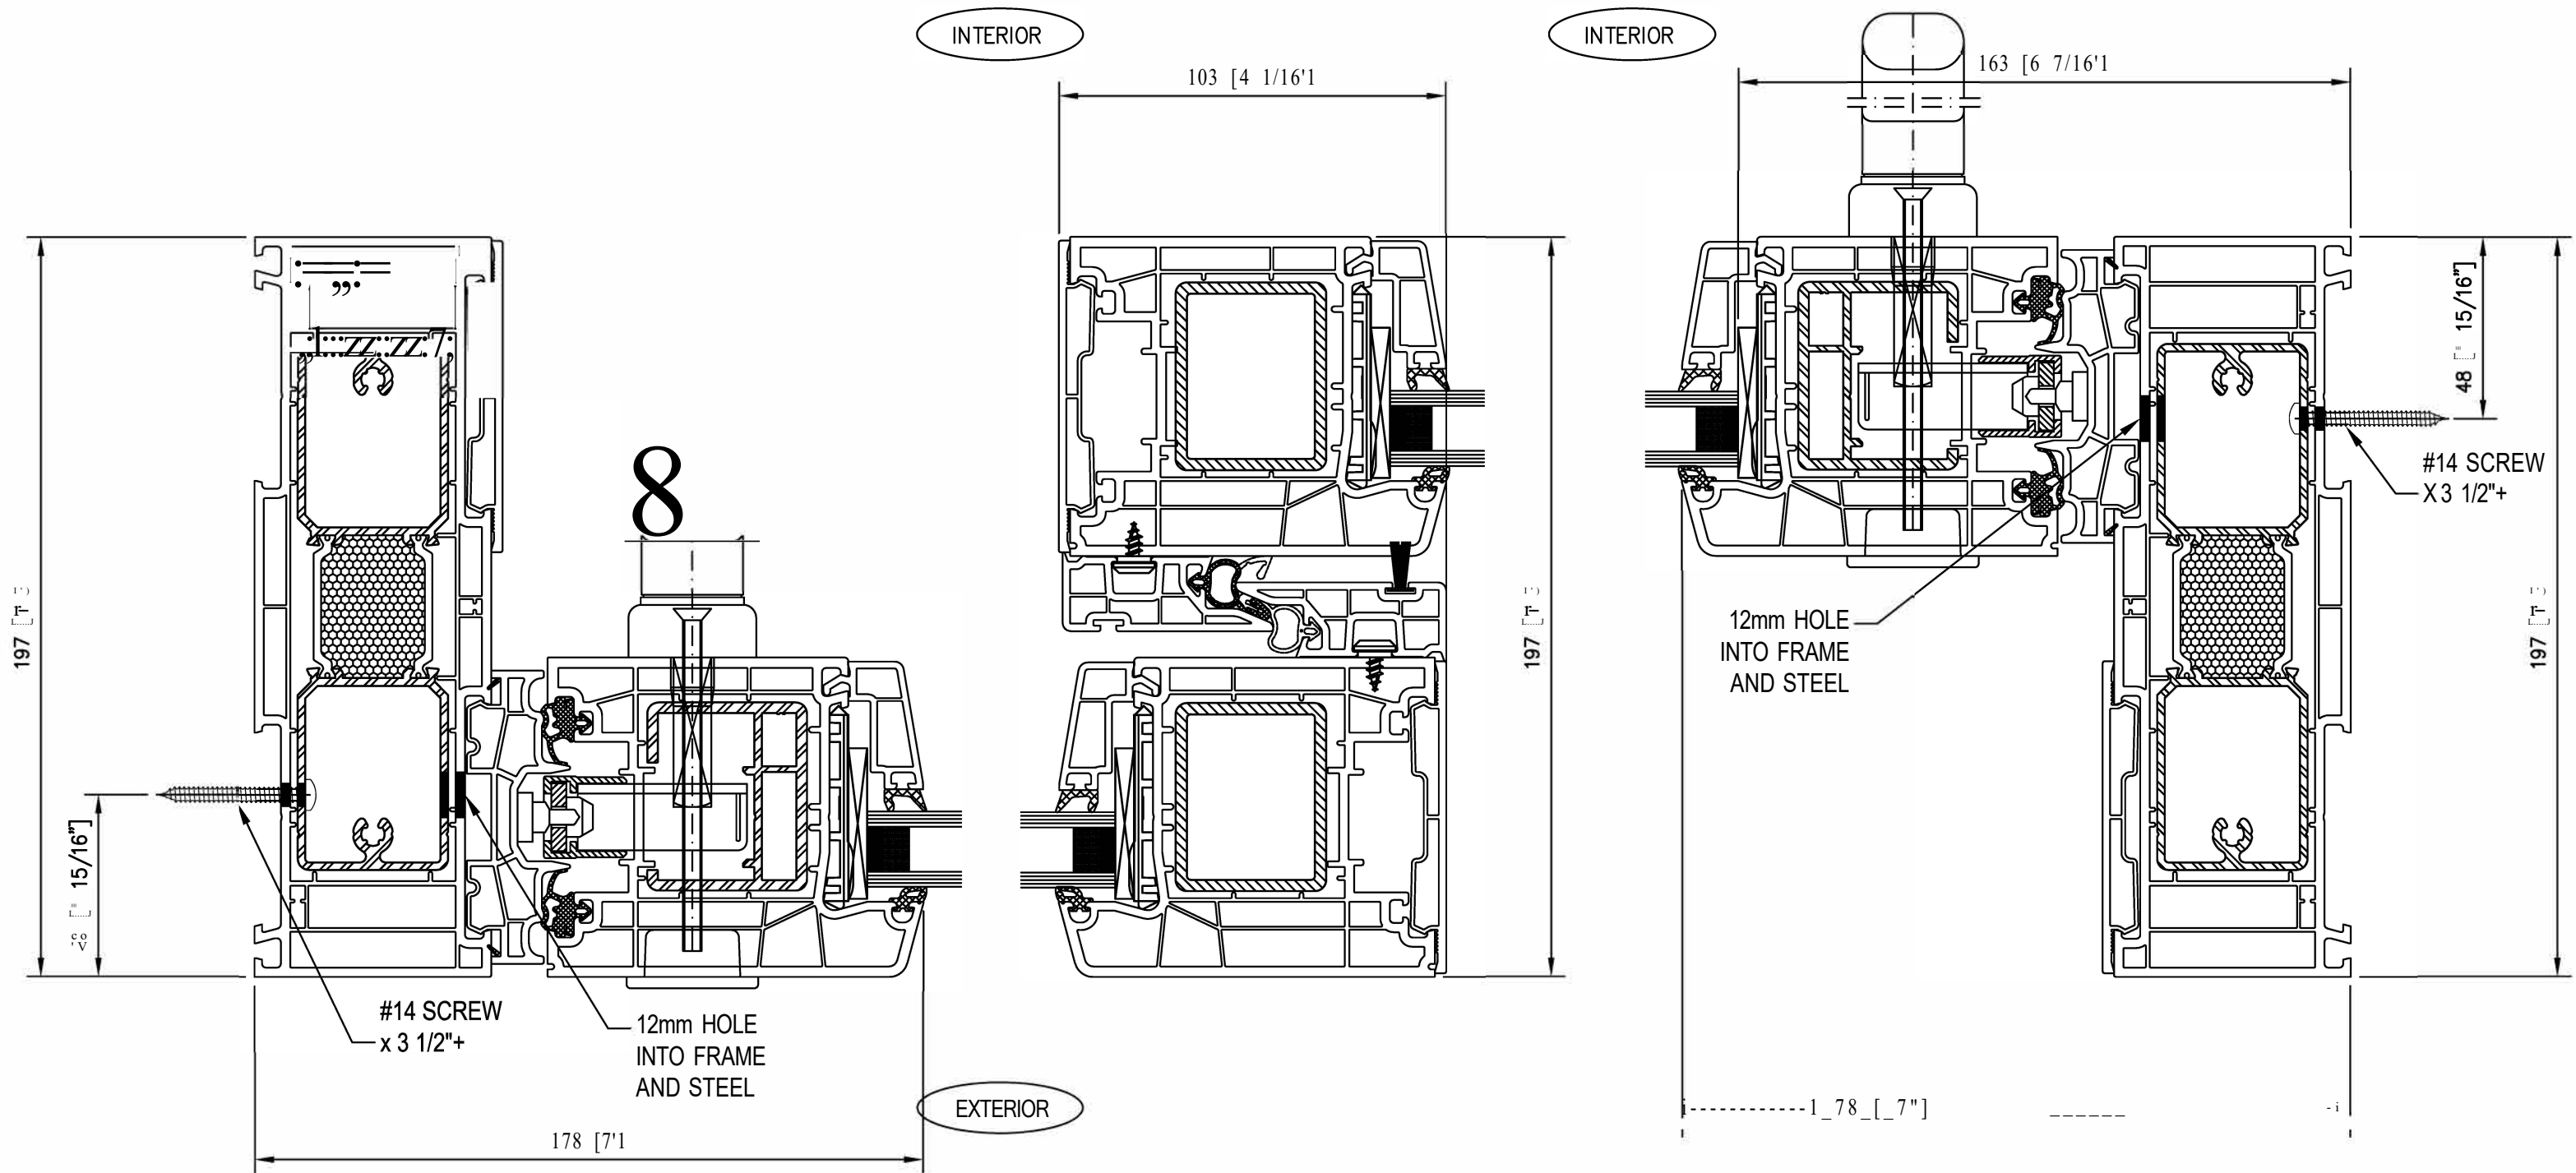

- EuroLine Windows team

Series 3600 Lift-Slide Door - XX Configurations

Sliding Sash - Outside - Double Glazed [20mm (13/16") OA]

HEAD

SCREW
X 3 1/2"+

**ELEVATION VIEW
EXTERIOR SIDE**

**SCREW LOCATION
EVERY 6" @CORNER**

**SCREW LOCATION
6" E/W FROM CTR**

**SCREW LOCATION
EVERY 24" MIN.**

**PLAN VIEW
EXTERIOR SIDE**

EXTERIOR

**CID
SILL**

Bottom-Duo threshold-Sliding sash-Outside

**Scale 1:2
3600-DR-LSD-DG-T020**

Series 3600 Lift-Slide Door - XX Configuration
Horizontal Cross Section - Double Glazed [20mm (13/16") OA]

D Left cross section:
Sliding door sash - inside

C Middle cross section:
Sliding door interlock

R Right cross section:
Sliding door sash - outside

Series 3600 Lift-Slide Door - OX & XO Configurations

Fixed Sash - Inside - Double Glazed [24mm (15/16") OA]

**CD
HEAD**

**ELEVATION VIEW
EXTERIOR SIDE**

**SCREW LOCATION
EVERY 6" @CORNER**

**SCREW LOCATION
6" E/W FROM CTR**

**SCREW LOCATION
EVERY 24" MIN.**

**PLAN VIEW
EXTERIOR SIDE**

EXTERIOR

INTERIOR