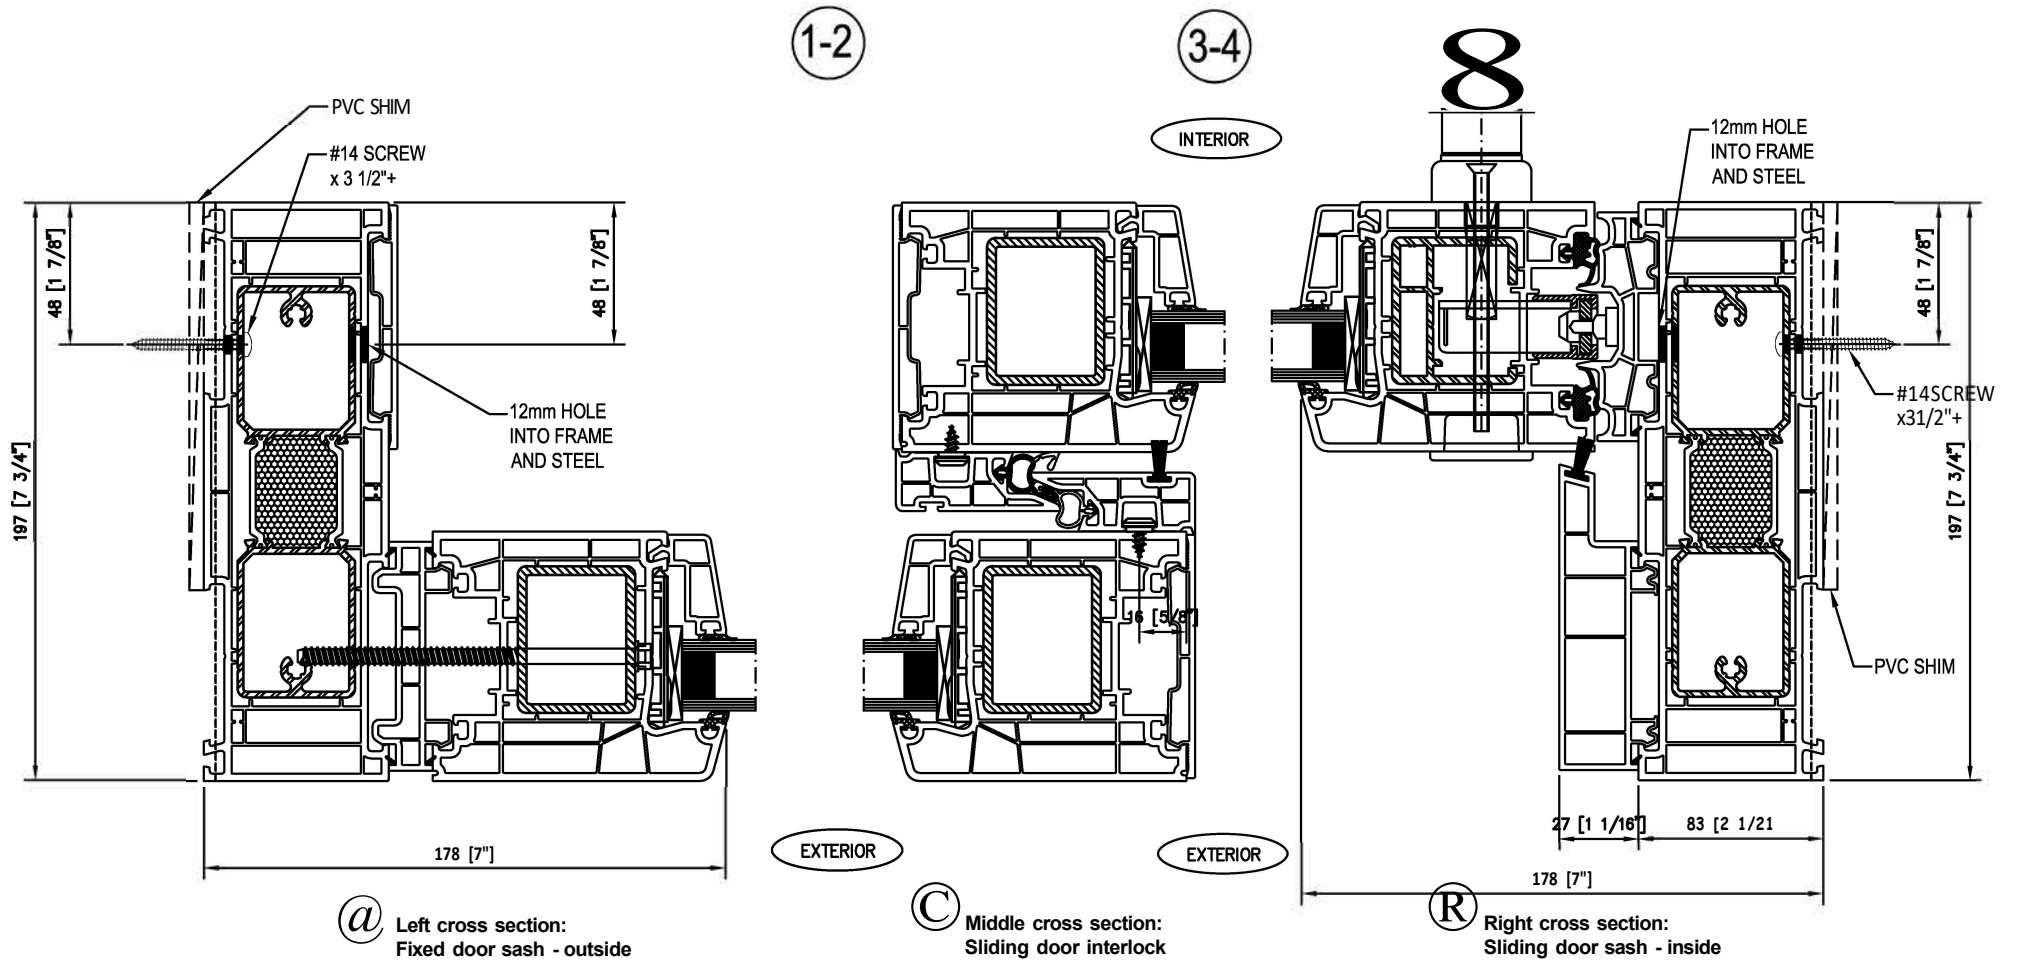

- EuroLine Windows team

Series 3600 Lift-Slide Door - XX Configurations

Sliding Sash - Outside - Double Glazed [20mm (13/16") OA]

HEAD

SCREW
X 3 1/2"+

**ELEVATION VIEW
EXTERIOR SIDE**

**SCREW LOCATION
EVERY 6" @CORNER**

D Left cross section:
Sliding door sash - inside

C Middle cross section:
Sliding door interlock

R Right cross section:
Sliding door sash - outside

Series 3600 Lift-Slide Door - OX & XO Configurations

Fixed Sash - Inside - Double Glazed [24mm (15/16") OA]

**CD
HEAD**

**ELEVATION VIEW
EXTERIOR SIDE**

**SCREW LOCATION
EVERY 6" @CORNER**

**SCREW LOCATION
6" E/W FROM CTR**

**SCREW LOCATION
EVERY 24" MIN.**

**PLAN VIEW
EXTERIOR SIDE**

EXTERIOR

INTERIOR

**Cg
SILL**

Drawing #:3600-NFRC-DR-LSD-FS-DG-24-OX-01

Date: 7 AUGUST 2020

Scale: 1:2

Series 3600 Lift-Slide Door - OX & XO Configurations
Horizontal Cross Section - Double Glazed [24mm (15/16") OA]

For more information on these quality products
please contact: